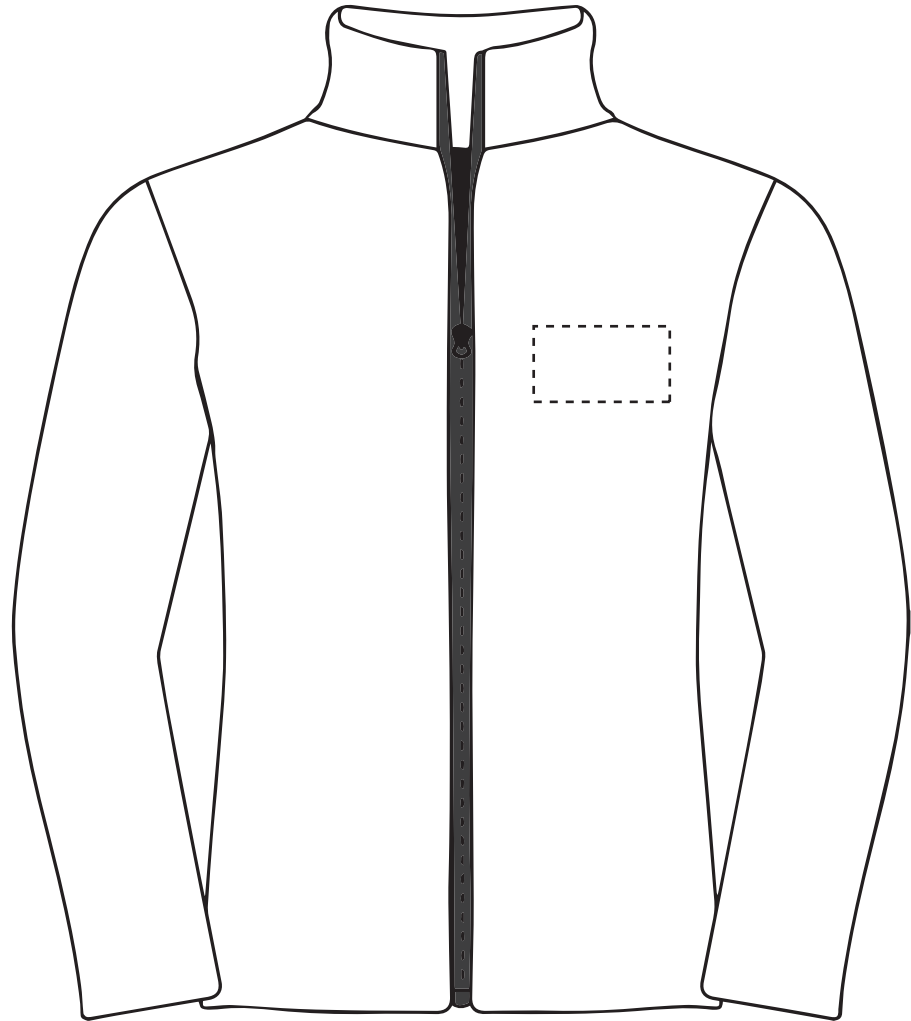

Your Ref:	Quantity:	Product Code: JF0022
Our Ref:	Version: 1	Product Colour: White

**PRINTING CONCERNS: PRINT MAY DISCOLOUR**

**PRODUCT INFO: DUE TO THE NATURE OF THE PRODUCT THE PRINT POSITION MAY VARY BY 2 - 3 MM**

**Madeira Thread Colours**

The dashed line is to demonstrate print area and will not appear on your printed item

- Colour 1
- Colour 1
- Colour 1
- Colour 1

ARTWORK SCALE 20%

Product Image for visualisation  
- colours may vary