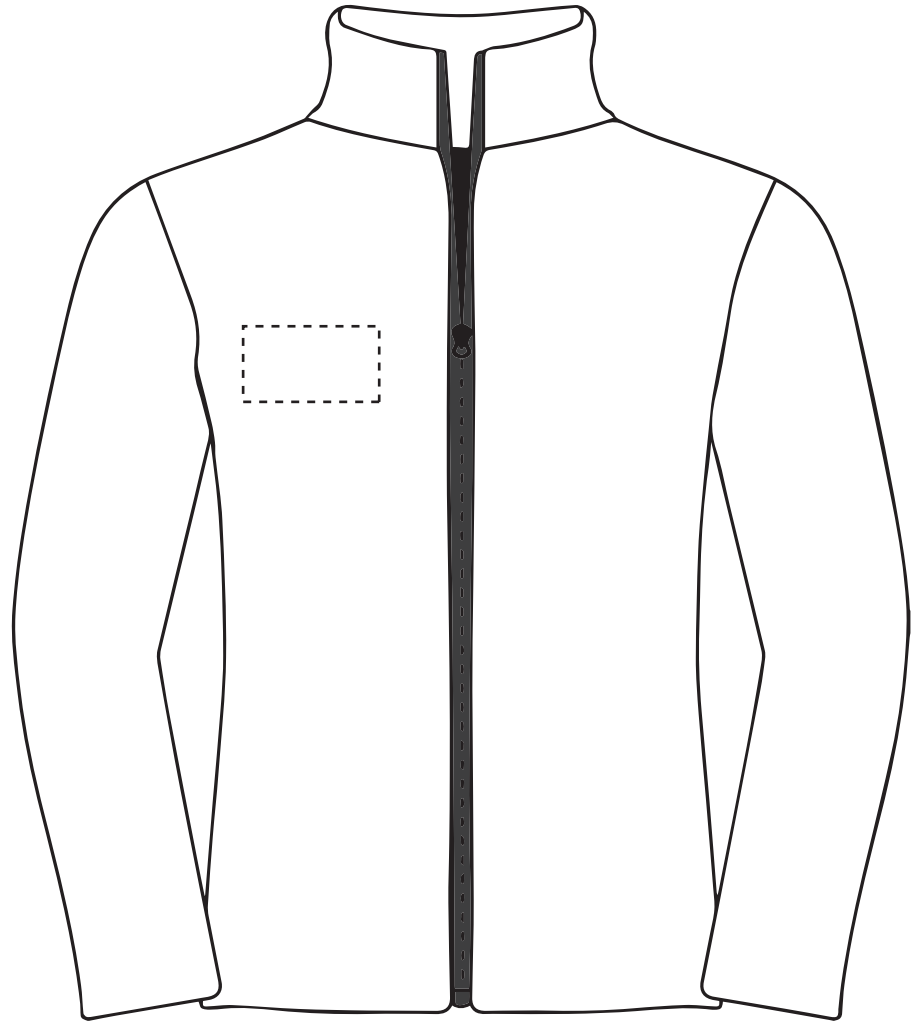

Your Ref:
Our Ref:

Quantity:
Version: 1

Product Code: JF0022
Product Colour: White

PRINTING CONCERNS: PRINT MAY DISCOLOUR

PRODUCT INFO: DUE TO THE NATURE OF THE PRODUCT THE PRINT POSITION MAY VARY BY 2 - 3 MM

Madeira Thread Colours

The dashed line is to demonstrate print area and will not appear on your printed item

- Colour 1
- Colour 1
- Colour 1
- Colour 1

ARTWORK SCALE 20%